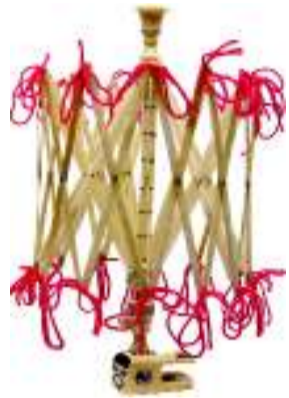

Builders Half Hull Model, Iron Sailing Ship Severn No. 41, Plaque:
"Alex Stephens & Sons Shipbuilders and Engineers Glasgow", 50" x 10"